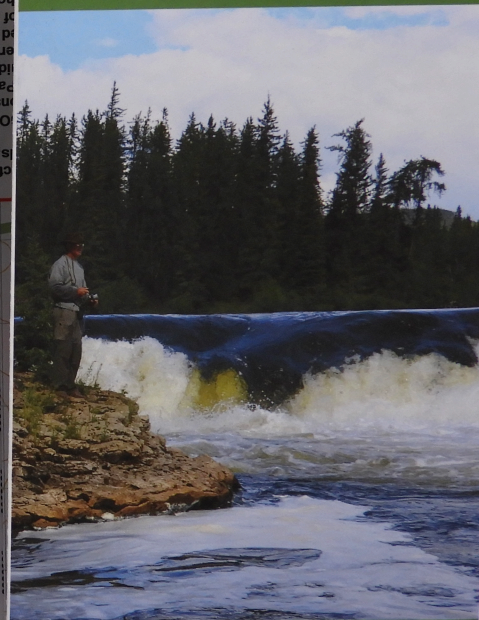

Upper Clearwater River 1

Go Trekkers

Saskatchewan

Topographic Map with Shaded Relief - Scale 1:50,000

Upper Clearwater River 2

Go Trekkers

Saskatchewan

Topographic Map with Shaded Relief - Scale 1:50,000

Upper Clearwater River 3

Go Trekkers

Saskatchewan

Topographic Map with Shaded Relief - Scale 1:50,000